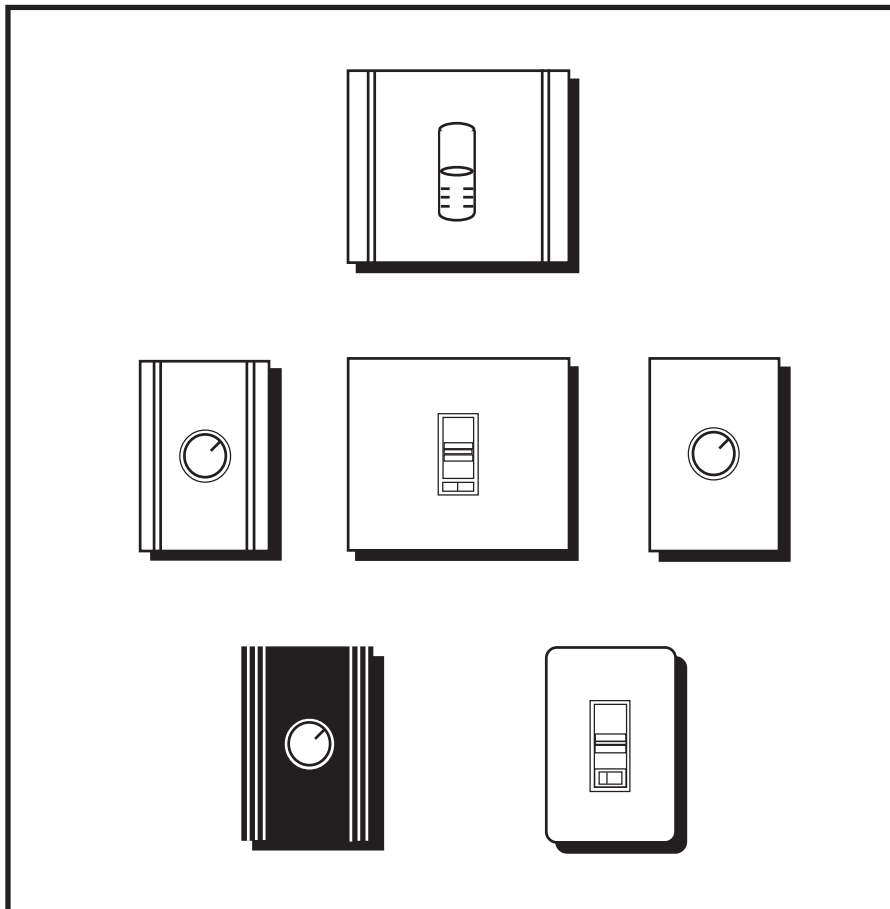

PRODUCT SPECIFICATIONS & ORDERING INFORMATION

Number 2011

This product information
supercedes all previous
information.
Effective March 1, 2011

PRODUCT CODE	MODEL #	DESCRIPTION	UNIT PACKED	
			MASTER CARTON	UNIT Wt.