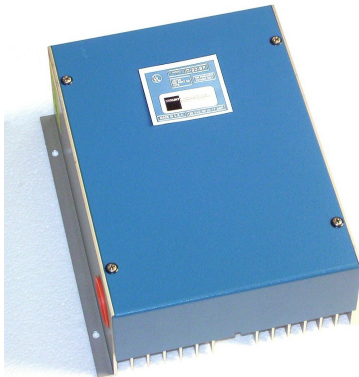

## HUNT *Simplicity*<sup>®</sup> FD Series Modular Dimming Systems for dimming T12 F40 lamps with Compatible Dimming Ballasts 120 or 277 Volts

**FD-20/FD-27**

**FD-30**

Hunt Control Systems Inc.  
200 Rome Court  
Fort Collins CO 80524

### Specifications:

- For use with approved ballasts only (see below)
- Wall-mounted, convection-cooled
- Use T12 F40 lamps only
- Requires remote control switch, preset slide and rotary available, single pole or 3-way