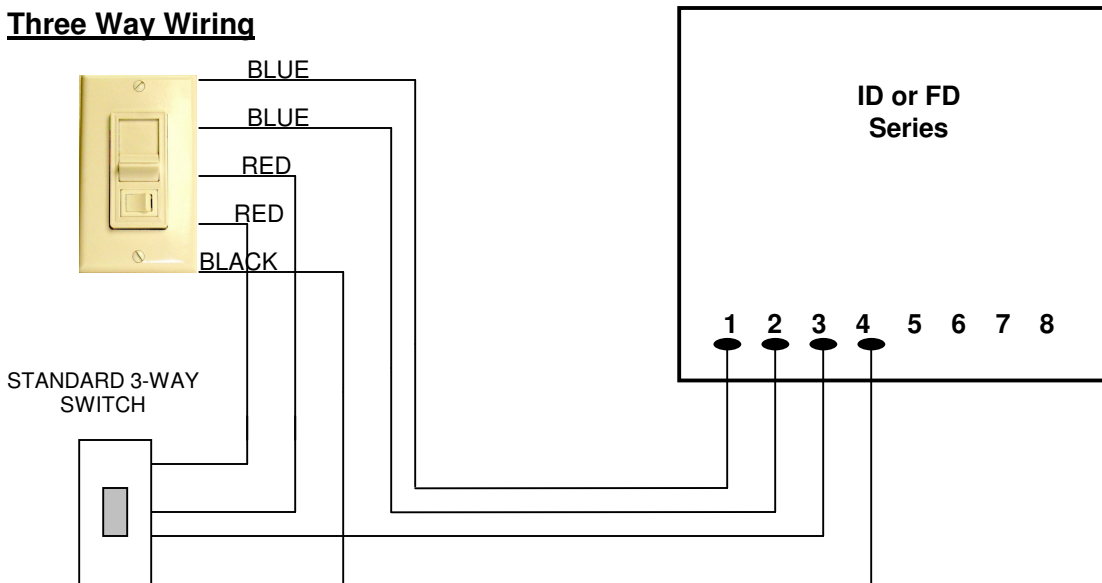

### **Features:**

- Preset slide control – strap mount.
- Easy-to-operate, smooth-sliding linear control and switch.
- Available in single-pole or 3-way.
- Uses standard designer-style faceplate, included in box.
- Fits in any standard 2" deep single gang switchbox.
- Limited one-year warranty.
- Available in Ivory, White (standard colors), Brown, Black or Gray (custom colors).
- Rated for 120/277V applications.

### **Note:**

All 3-way controls require a standard 3-way toggle switch to complete the circuit.

### **Dimming.**

It's all we do.  
Since 1960.

**Wiring Diagram  
For HUNT *Simplicity*<sup>®</sup>  
PS-IFC-1, AIFC-1 and PS-IFC-3W-1  
Controls for ID and FD Series**

**Single Pole Wiring**

**Three Way Wiring**