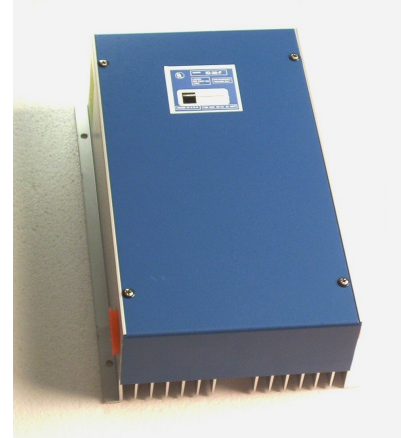

## HUNT *Simplicity*<sup>®</sup> FD Series Modular Dimming Systems for dimming T12 F40 lamps with Compatible Dimming Ballasts 120 or 277 Volts

**FD-20/FD-27**

**FD-30**

Hunt Control Systems Inc.  
200 Rome Court  
Fort Collins CO 80524

### Features:

- Continuous, flicker-free dimming
- Manually operates 1- and 2-lamp compatible electromagnetic dimming ballasts
- Master units can control up to (15) FD-20-S, FD-30-S, or FD-27-S slave units from a single 4-wire, single-gang control
- Limited one-year warranty
- UL Listed

### Specifications:

- For use with approved ballasts only (see below)
- Wall-mounted, convection-cooled
- Use T12 F40 lamps only
- Requires remote control switch, preset slide and rotary available, single pole or 3-way