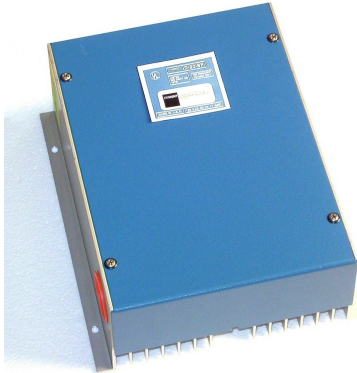

HUNT *Simplicity*® FD Series Modular Dimming Systems for dimming T12 F40 lamps with Compatible Dimming Ballasts 120 or 277 Volts

FD-20-S/FD-27-S