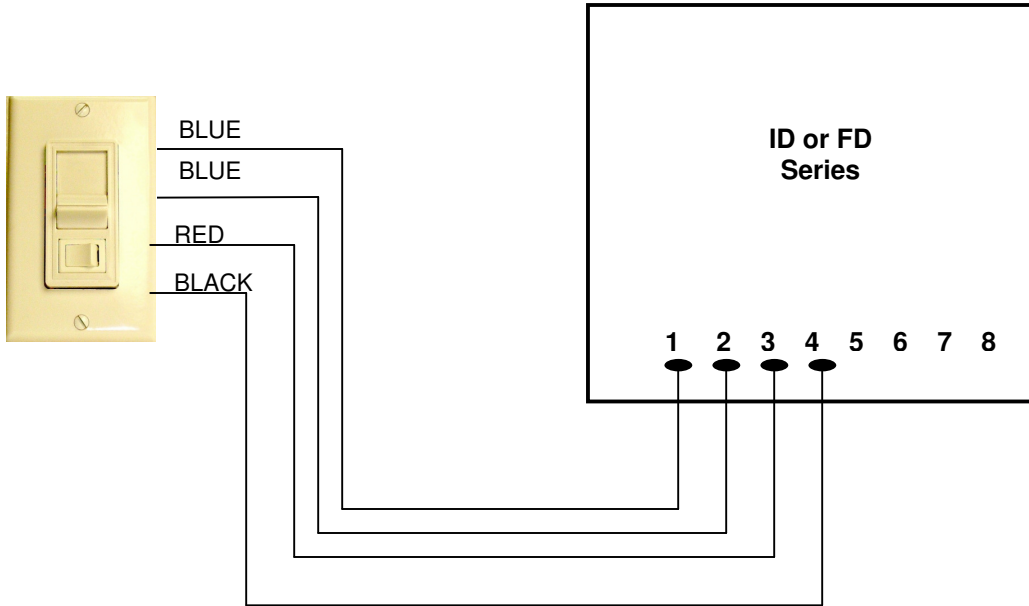

### **Features:**

- Preset slide control – strap mount.
- Easy-to-operate, smooth-sliding linear control and switch.
- Available in single-pole or 3-way.
- Uses standard designer-style faceplate, included in box.
- Fits in any standard 2" deep single gang switchbox.
- Limited one-year warranty.
- Available in Ivory, White (standard colors), Brown, Black or Gray (custom colors).
- Rated for 120/277V applications.

### **Note:**

All 3-way controls require a standard 3-way toggle switch to complete the circuit.

### **Dimming.**

It's all we do.  
Since 1960.

**Wiring Diagram  
For HUNT *Simplicity*<sup>®</sup>  
PS-IFC-1, AIFC-1 and PS-IFC-3W-1  
Controls for ID and FD Series**

**Single Pole Wiring**

**Three Way Wiring**