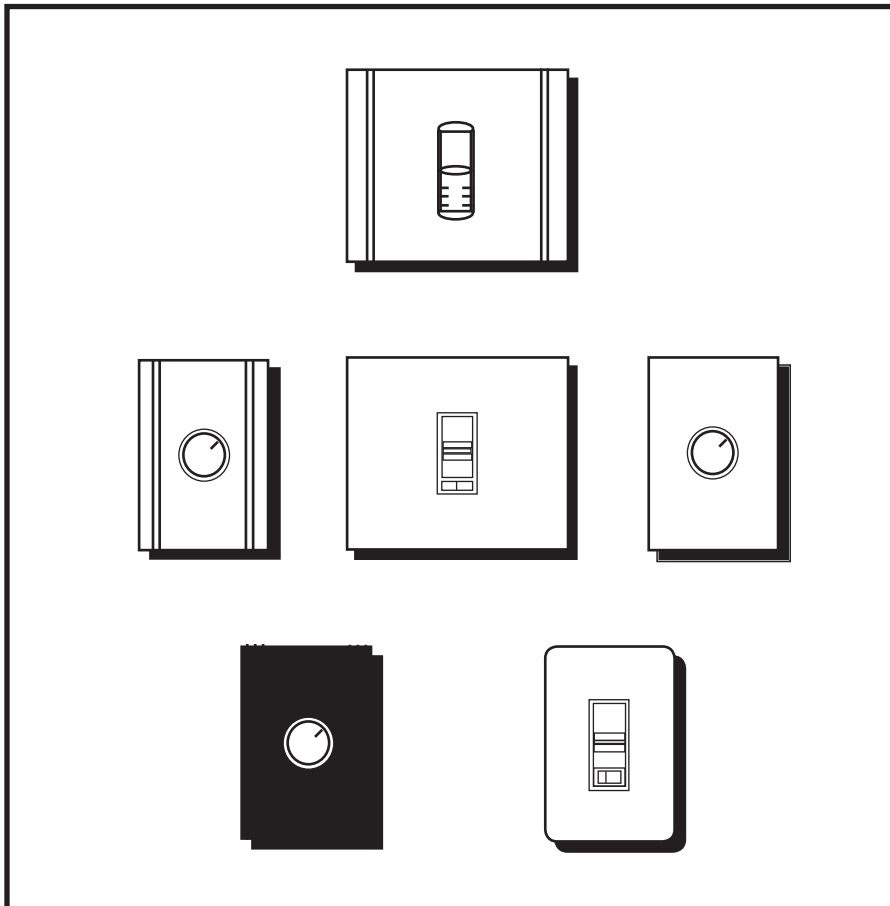

Simplicity[®] **Lighting Controls**

*LED controllers,
architectural wallbox dimmers,
& fan speed controls for
specification-grade applications*

CONTENTS:

- page 1 LED controllers - slide
- page 3 electronic fluorescent dimmers - slide
- page 4 incandescent dimmers - slide
- page 5 incandescent dimmers - rotary
- page 6 magnetic fluorescent dimmers - slide & rotary
- page 7 low voltage (magnetic) dimmers - slide & rotary
- page 8 ceiling fan & motor speed controls - slide
- page 9 ceiling fan & motor speed controls - rotary
- page 10 modular dimming systems
- page 11 modular dimming control switches - slide & rotary